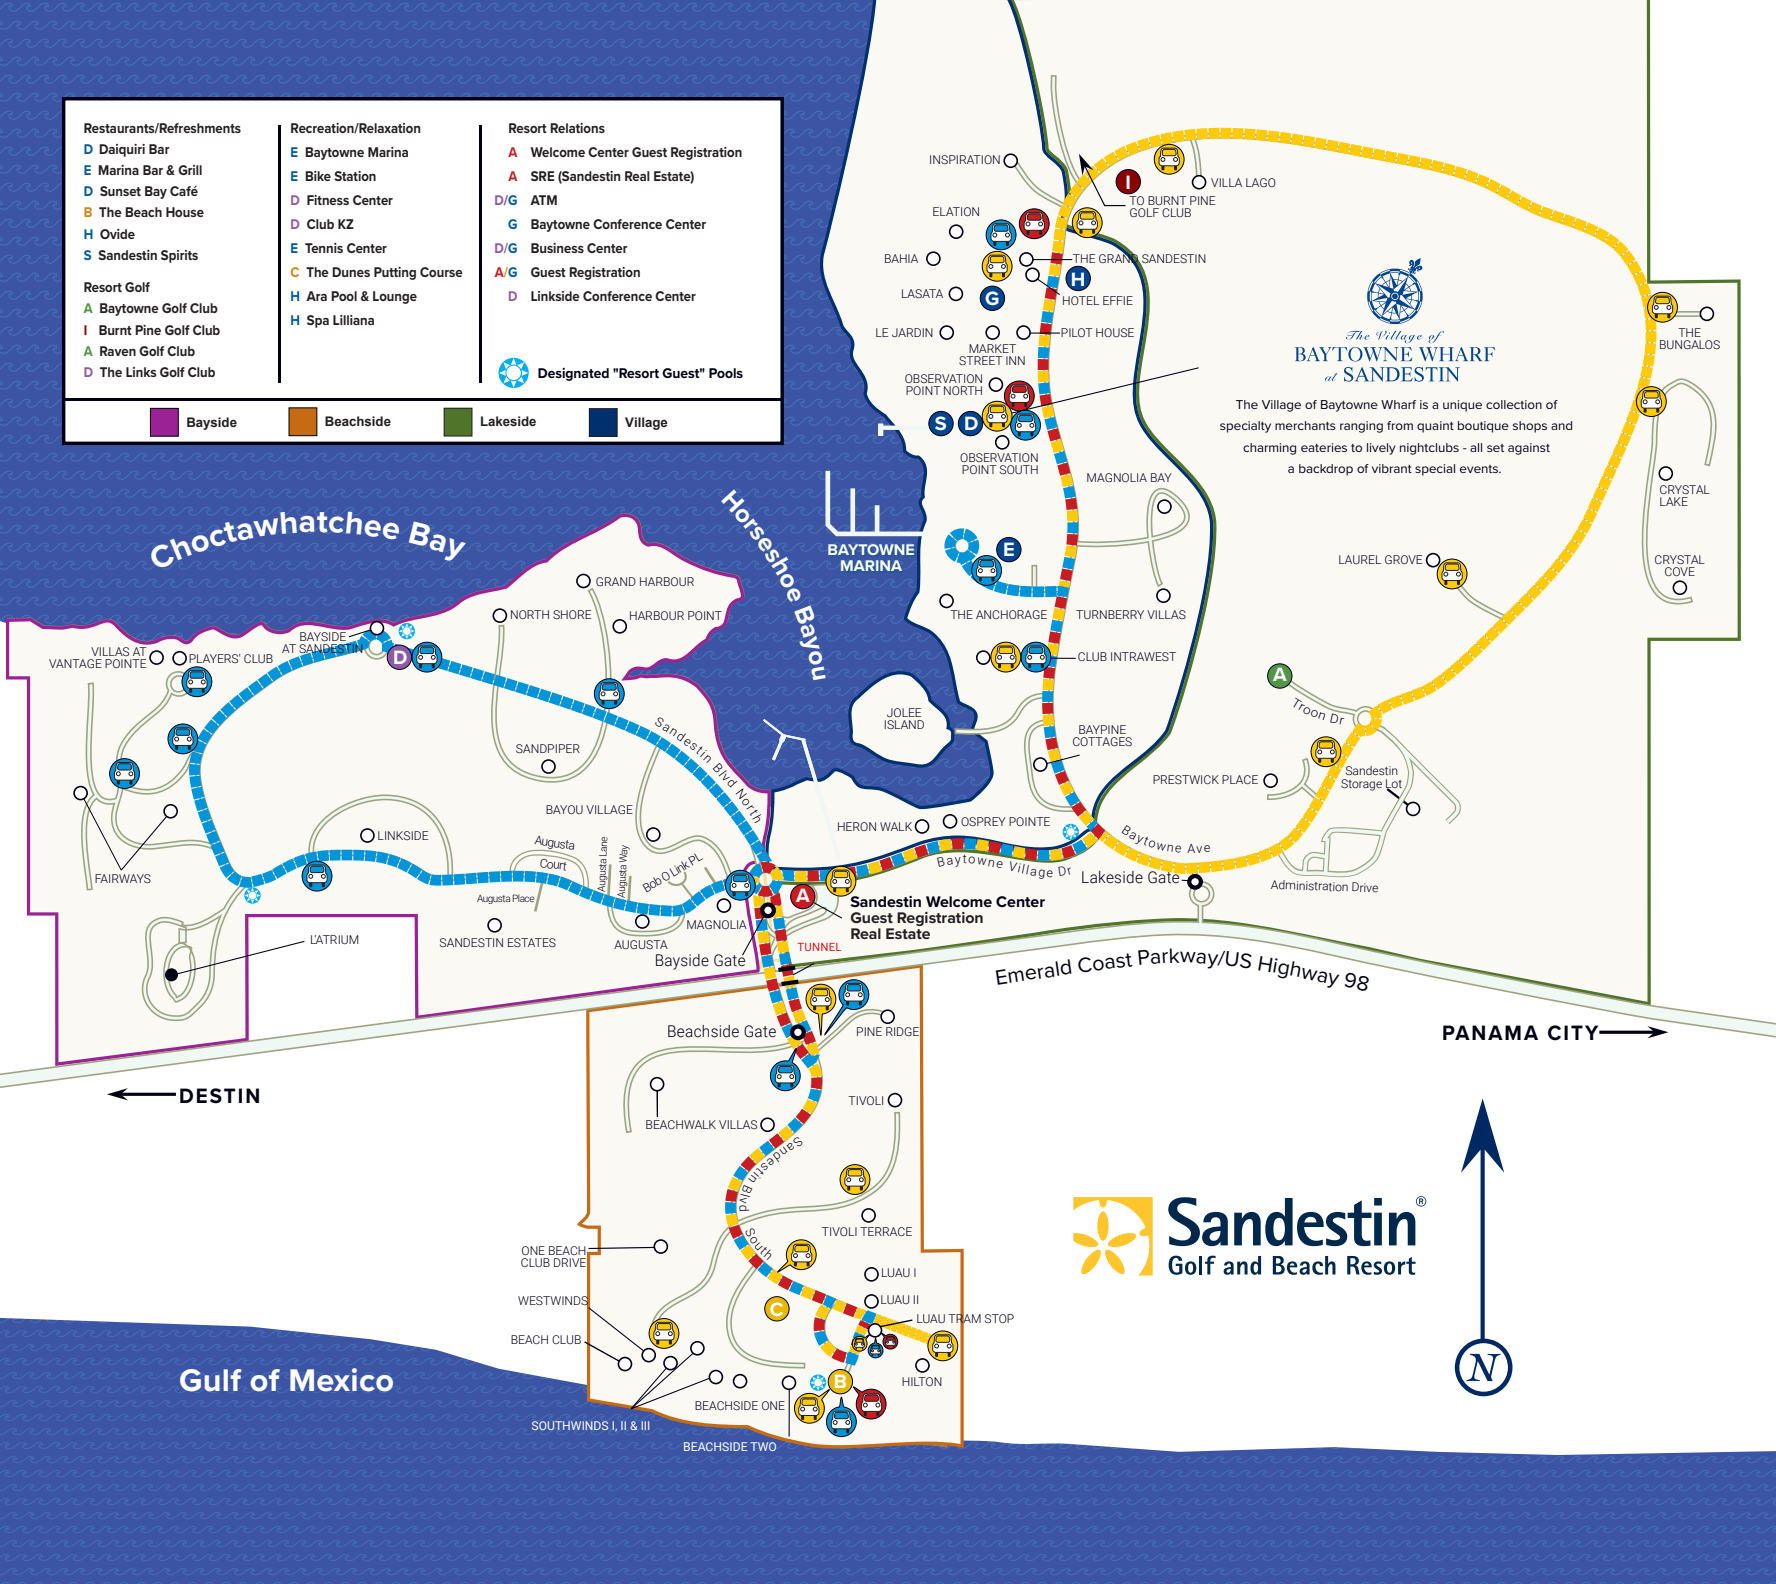

Restaurants/Refreshments	Recreation/Relaxation	Resort Relations
D Daiquiri Bar	E Baytowne Marina	A Welcome Center Guest Registration
E Marina Bar & Grill	E Bike Station	A SRE (Sandestin Real Estate)
D Sunset Bay Café	D Fitness Center	D/G ATM
B The Beach House	D Club KZ	G Baytowne Conference Center
H Ovide	E Tennis Center	D/G Business Center
S Sandestin Spirits	C The Dunes Putting Course	A/G Guest Registration
	H Ara Pool & Lounge	D Linkside Conference Center
	H Spa Lilliana	
		Designated "Resort Guest" Pools

Bayside
 Beachside
 Lakeside
 Village

The Village of Baytowne Wharf at Sandestin

The Village of Baytowne Wharf is a unique collection of specialty merchants ranging from quaint boutique shops and charming eateries to lively nightclubs - all set against a backdrop of vibrant special events.

Sandestin[®]
 Golf and Beach Resort

← DESTIN

→ PANAMA CITY

Gulf of Mexico